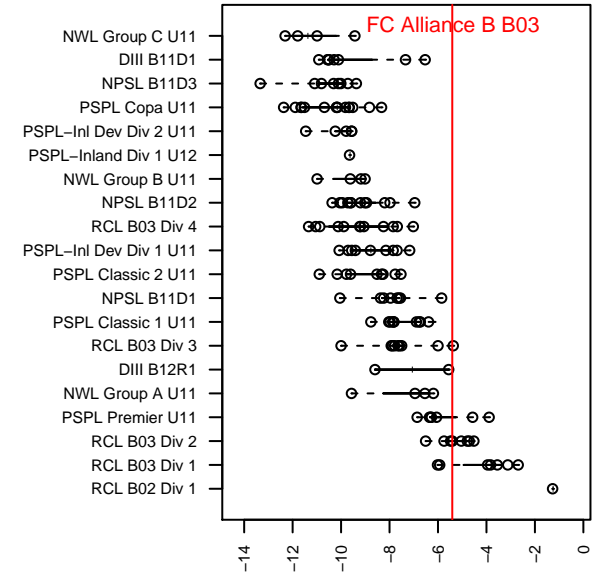

# FC Alliance B B03

FC Alliance  
 Woodinville, WA  
 B03 total strength=585  
 attack=0.49 defense=0.46  
 fall league = RCL B03 Div 2  
 spr league = Win RCL B03 Div 2  
 notes= White

alt names used:  
 FC ALLIANCE B03B (WA)  
 FC ALLIANCE B03B (WA)  
 FC Alliance B03 B  
 FC Alliance B03 B  
 FC Alliance B03 B

Venues played:  
 2014 Nike Crossfire Challenge Silver 9v9 U11  
 2014 WA Rush Cup BU11 Silver U11  
 2014 RCL B03 Div 2  
 2014 Win RCL B03 Div 2  
 2014 WYS Presidents Cup B03 Division 2

**FC Alliance B B03**  
 Dots are actual minus expected GF (blue circles) and GA (red triangles).  
 Blue line is smoothed change in attack strength. Red is smoothed change in defense strength.

**attack and defense variance (black dot)  
relative to other teams  
and top 10 in region**

**attack and defense rating  
relative to others at age  
and all opponents in last 13 months**

**Performance relative to 13 month average**