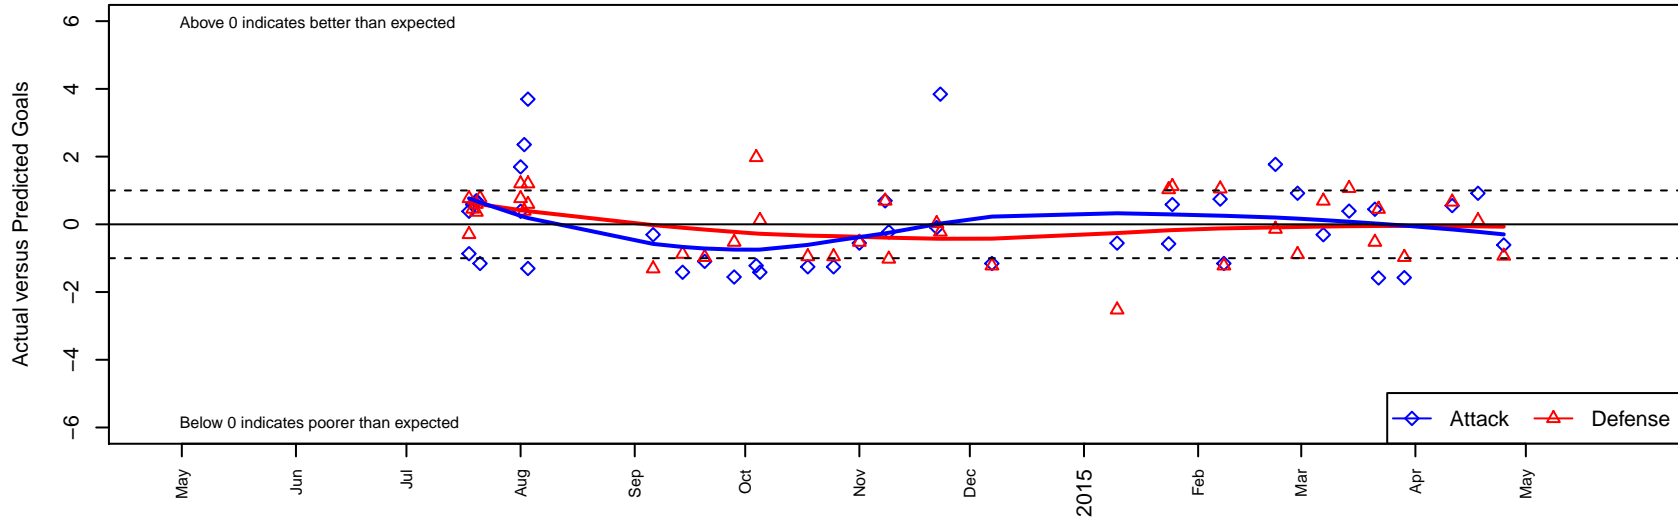

# FC Alliance B B03

FC Alliance  
 Woodinville, WA  
 B03 total strength=585  
 attack=0.49 defense=0.46  
 fall league = RCL B03 Div 2  
 spr league = Win RCL B03 Div 2  
 notes= White

alt names used:  
 FC ALLIANCE B03B (WA)  
 FC ALLIANCE B03B (WA)  
 FC Alliance B03 B  
 FC Alliance B03 B  
 FC Alliance B03 B

Venues played:  
 2014 Nike Crossfire Challenge Silver 9v9 U11  
 2014 WA Rush Cup BU11 Silver U11  
 2014 RCL B03 Div 2  
 2014 Win RCL B03 Div 2  
 2014 WYS Presidents Cup B03 Division 2

**FC Alliance B B03**  
 Dots are actual minus expected GF (blue circles) and GA (red triangles).  
 Blue line is smoothed change in attack strength. Red is smoothed change in defense strength.

**attack and defense variance (black dot)  
relative to other teams  
and top 10 in region**

**attack and defense rating  
relative to others at age  
and all opponents in last 13 months**

**Performance relative to 13 month average**