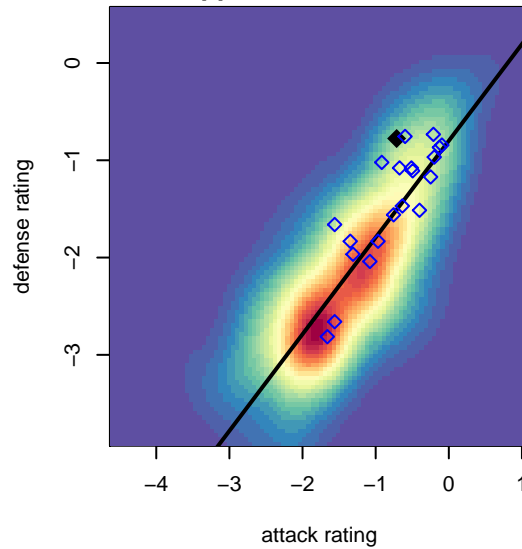

Venues played:  
 2014 Nike Crossfire Challenge Silver 9v9 U11  
 2014 WA Rush Cup BU11 Silver U11  
 2014 RCL B03 Div 2  
 2014 Win RCL B03 Div 2  
 2014 WYS Presidents Cup B03 Division 2

**FC Alliance B B03**  
 Dots are actual minus expected GF (blue circles) and GA (red triangles).  
 Blue line is smoothed change in attack strength. Red is smoothed change in defense strength.

**attack and defense variance (black dot)  
relative to other teams  
and top 10 in region**

**attack and defense rating  
relative to others at age  
and all opponents in last 13 months**

**Performance relative to 13 month average**