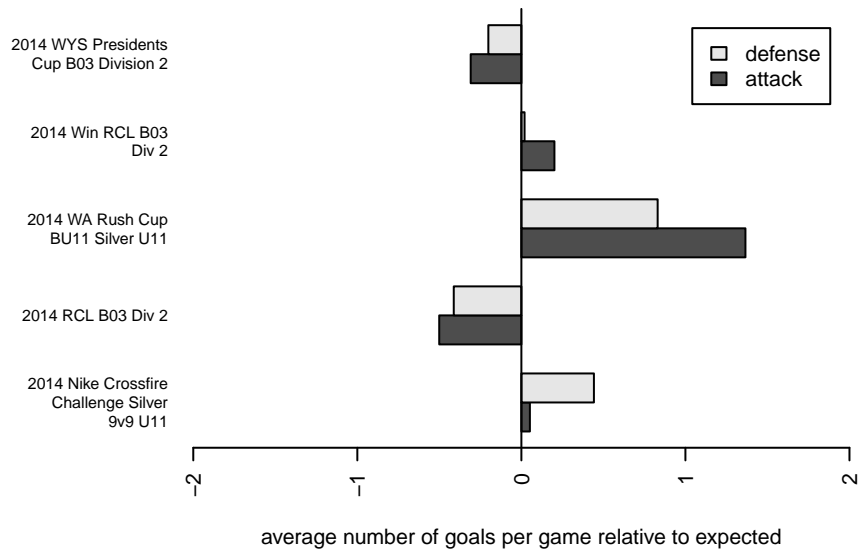

Venues played:  
 2014 Nike Crossfire Challenge Silver 9v9 U11  
 2014 WA Rush Cup BU11 Silver U11  
 2014 RCL B03 Div 2  
 2014 Win RCL B03 Div 2  
 2014 WYS Presidents Cup B03 Division 2

**FC Alliance B B03**  
 Dots are actual minus expected GF (blue circles) and GA (red triangles).  
 Blue line is smoothed change in attack strength. Red is smoothed change in defense strength.

**attack and defense variance (black dot)  
relative to other teams  
and top 10 in region**

**attack and defense rating  
relative to others at age  
and all opponents in last 13 months**

**Performance relative to 13 month average**