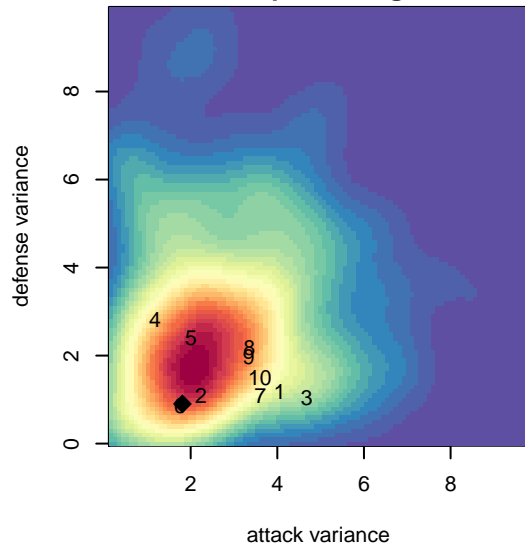

# FC Alliance B B03

FC Alliance  
 Woodinville, WA  
 B03 total strength=585  
 attack=0.49 defense=0.46  
 fall league = RCL B03 Div 2  
 spr league = Win RCL B03 Div 2  
 notes= White

alt names used:  
 FC ALLIANCE B03B (WA)  
 FC ALLIANCE B03B (WA)  
 FC Alliance B03 B  
 FC Alliance B03 B  
 FC Alliance B03 B

Venues played:  
 2014 Nike Crossfire Challenge Silver 9v9 U11  
 2014 WA Rush Cup BU11 Silver U11  
 2014 RCL B03 Div 2  
 2014 Win RCL B03 Div 2  
 2014 WYS Presidents Cup B03 Division 2

**FC Alliance B B03**  
 Dots are actual minus expected GF (blue circles) and GA (red triangles).  
 Blue line is smoothed change in attack strength. Red is smoothed change in defense strength.

**attack and defense variance (black dot)  
relative to other teams  
and top 10 in region**

**attack and defense rating  
relative to others at age  
and all opponents in last 13 months**

**Performance relative to 13 month average**